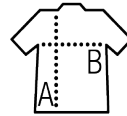

SOL'S SUNDAE

Quality

BRUSHED FLEECE 280
50% Ringspun cotton - 50% polyester
Brushed fleece lining
2x2 elastane rib collar, hem and cuffs

Style

CLASSIC

High collar
Raglan sleeves
2 side pockets
Cut and sewn

Sizes	S	M	L	XL	XXL
A/B	69/51	71/54	73/57	75/60	77/63

PACKING

5

20

Carton size
weight :

53 x 34 x 41 cm
11,9 kg

FEATURES

DEKO-TEX®
STANDARD 100
by OEKO-TEX