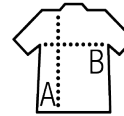

SOL'S STONE

Quality

BRUSHED FLEECE 260
50% Ringspun cotton - 50% polyester
Ribbed bottom and cuffs

Style

Set-in sleeves
2 kangaroo pockets
Hood with tone-on-tone drawcord
Straight cut
Cut and sewn

Sizes	XS	S	M	L	XL	XXL	3XL
A/B	69/48	70/51	71/54	72/57	73/60	74/63	75/66

PACKING

5

20

Carton size
weight :

58 x 38 x 42 cm
11,4 kg

FEATURES

LARGE
SIZES

NO LABEL
READY FOR
BRANDING