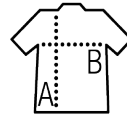

## Style

Cut and sewn  
 Raglan sleeves  
 2x2 ribbed cuffs and hem  
 Half moon inside collar  
 Neck tape  
 Jersey lined hood

Sizes	4 ans	6 ans	8 ans	10 ans	12 ans
cm	96/104 cm	106/116 cm	118/128 cm	130/140 cm	142/152 cm
A/B	46/36	49/39	52/42	55/45	58/48