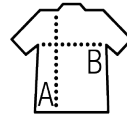

## Style

Round neck  
Cut and sewn  
Set-in sleeves  
Piqué body and collar

Sizes	XS	S	M	L	XL	XXL	3XL
A/B	70/45	71/48	72/51	73/54	74/57	75/60	76/63