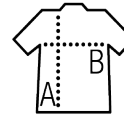

SOL'S SPORTY WOMEN

Quality

MESH POLYESTER 140
100% breathable polyester - Dry fit
Binding on collar

Style

SPORTS

Raglan sleeves
Longer back

Sizes	XS	S	M	L	XL	XXL
A/B	60/41	62/44	64/47	66/50	68/53	70/56

PACKING

10

50

Carton size
weight :

56 x 37 x 23 cm
5 kg

FEATURES

SOL'S SPORTY
11939

page