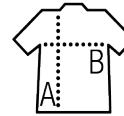

SOL'S SPORTY TT MEN

Quality

MESH 140
100% breathable polyester

Style

Cut and sewn
Binding at collar and armholes

Sizes	S	M	L	XL	XXL	3XL
A/B	69/45	71/48	73/51	74/54	75/57	76/60

PACKING

10

50

Carton size
weight :

55 x 36 x 20 cm
8 kg

FEATURES

404

White

Red

Royal blue