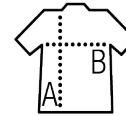

SOL'S SPORTY LSL WOMEN

Quality

MESH 140
100% breathable polyester

Style

Round neck
Cut and sewn
Close-fitting cut
Binding at collar

Sizes	XS	S	M	L	XL	XXL
A/B	60/41	62/44	64/47	66/50	68/53	70/56

PACKING

5

50

Carton size
weight :

55 x 36 x 26 cm
11 kg

FEATURES

White

Red

Royal blue

Black