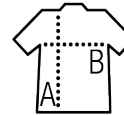

SOL'S SPORTY KIDS

Quality

POLYESTER MESH 140
 100% breathable polyester - Dry fit
 Binding on collar

Style

SPORTY
 Raglan sleeves
 Longer back

Sizes	6 years	8 years	10 years	12 years
cm	106/116 cm	118/128 cm	130/140 cm	142/152 cm
A/B	47/35	50/37	54/40	58/43

PACKING

10

50

Carton size
weight :

42 x 27 x 36 cm
7 kg

FEATURES

404

White