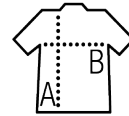

SOL'S SPORTY

Quality

MESH POLYESTER 140
100% breathable polyester
Binding on collar

Style

SPORTY

Raglan sleeves
Longer length

Sizes	XXS	XS	S	M	L	XL	XXL	3XL
A/B	66/44	68/47	70/50	72/53	74/56	76/59	78/62	80/65

PACKING

10

50

Carton size
weight :

55 x 36 x 23 cm
8,7 kg

FEATURES

SOL'S SPORTY WOMEN
01159

page