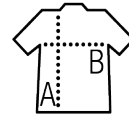

## Quality

BRUSHED FLEECE 280  
50% Ringspun cotton - 50% polyester  
Brushed fleece lining  
Elastane rib hem and cuffs

## Style

TRENDY

Set in sleeves  
2 kangaroo pockets  
Lined and contrasted hood and drawstring  
Hidden zipper  
Straight cut  
Cut and sewn

Sizes	S	M	L	XL	XXL	3XL
A/B	69/51	71/54	73/57	75/60	77/63	79/66