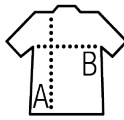

SOL'S SLAM

Quality

BRUSHED FLEECE 320
 50% Ringspun cotton - 50% polyester
 Elastane rib cuffs and hem

Style

CLASSIC
 Kangaroo pocket
 Hood with eyelets and tone on tone drawstring
 Tubular

Sizes	XS	S	M	L	XL	XXL
A/B	65/48	67/51	69/54	71/57	73/60	75/63

PACKING

5 **20** Carton size 58 x 38 x 42 cm
 weight : 11,8 kg

FEATURES

SOL'S SLAM KIDS
13255

page