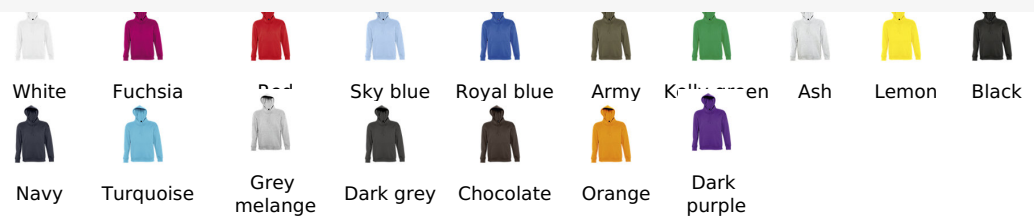

FEATURES

page