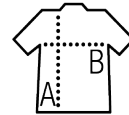

SOL'S SEVEN MEN

Quality

BRUSHED FLEECE 280
50% Ringspun cotton - 50% polyester
Brushed fleece lining
Elastane rib hem and cuffs

Style

TRENDY

Set in sleeves
2 kangaroo pockets
Lined hood with tone on tone drawstring
Hidden zipper
Straight cut
Cut and sewn

Sizes	S	M	L	XL	XXL	3XL
A/B	69/51	71/54	73/57	75/60	77/67	79/66

PACKING

5

20

Carton size
weight :

58,5 x 36 x 56 cm
13 kg

FEATURES

Charcoal melange