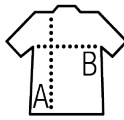

SOL'S SCOTT

Quality

BRUSHED FLEECE 280
50% Ringspun cotton - 50% polyester
Elastane rib hem and cuffs
Reinforcing tape on neck

Style

CLASSICO
Set in sleeves
Lined and contrasted neck
Cut and sewn

Sizes	S	M	L	XL	XXL	3XL
A/B	69/51	71/54	73/57	75/60	77/63	79/66

PACKING

5 **20** Carton size 56 x 34 x 44 cm
weight : 10,5 kg

FEATURES

Royal blue

Black

French navy

Chocolate

page