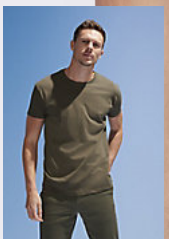

SOL'S REGENT
11380