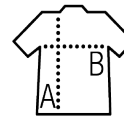

## Quality

JERSEY 150  
 100% semi-combed Ringspun cotton  
 Taped neck  
 Ribbed collar

## Style

Short sleeves  
 Close-fitting cut  
 Cut and sewn

Sizes	S	M	L	XL	XXL	3XL*
A/B	61/41	63/44	65/47	67/50	69/53	71/56