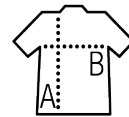

SOL'S REGENT

Quality

JERSEY 150
 100% semi-combed Ringspun cotton
 Reinforcing tape on neck
 Elastane rib collar

Style

CLASSIC
 Short sleeves
 Tubular

Sizes	XXS*	XS	S	M	L	XL	XXL	3XL**	4XL***
A/B	60/46	64/48	70/50	72/53	74/56	76/59	78/62	80/65	82/68

PACKING

10

100

Carton size : 57 x 38 x 32 cm
 weight : 14,4 kg

FEATURES

SOL'S MISS
11386

page