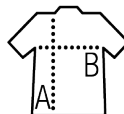

SOL'S PRESTIGE WOMEN

Quality

PIQUÉ 200
100% cotton
Striped 1x1 rib collar and cuffs
Woven neck tape

Style

Short sleeves
3-button placket
Cut and sewn
Contrast stripes at collar, cuffs, inside side slit and inside collar

Sizes	S	M	L	XL	XXL
A/B	63/43	65/45	67/47	68/49	69/51

PACKING

5

50

Carton size
weight :

52 x 32 x 25 cm
8,5 kg

FEATURES

White