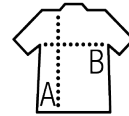

SOL'S PODIUM

Quality

PIQUÉ 210
 100% combed Ringspun cotton
 Rib collar
 Reinforcing tape on neck

Style

FEMININE
 Long sleeves
 4 tone on tone buttons
 Fitted cut
 Side slits
 Cut and sewn

Sizes	S	M	L	XL
A/B	58/42	60/45	62/48	64/51

PACKING

5

50

Carton size
 weight :

45 x 34 x 38 cm
 11,6 kg

FEATURES

Charcoal melange

White