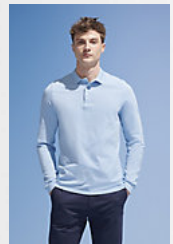

SOL'S PODIUM

Quality

PIQUÉ 210
 100% combed Ringspun cotton
 Rib collar
 Reinforcing tape on neck

Style

FEMININE
 Long sleeves
 4 tone on tone buttons
 Fitted cut
 Side slits
 Cut and sewn

Sizes	S	M	L	XL
A/B	58/42	60/45	62/48	64/51

Sand

Flash pink

Red

Burgundy

Sky blue

Royal blue

Denim

Kelly green

Golf green

Black

Navy

Grey melange

Chocolate

SOL'S WINTER II
11353

page