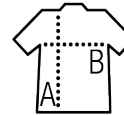

SOL'S PIONEER WOMEN

Quality

JERSEY 175
 100% organically grown cotton
 Natural finish for a softer and smoother feel
 100% cotton ribbed collar

Style

Round neck
 Neck tape
 Fitted cut
 Tubular

Sizes	S	M	L	XL	XXL	3XL*
A/B	61/41	63/44	65/47	67/50	69/53	71/56