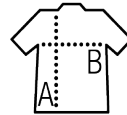

SOL'S PIONEER KIDS

Quality

JERSEY 175
 100% organically grown cotton
 Natural finish for a softer and smoother feel
 100% cotton ribbed collar

Style

Round neck
 Neck tape
 Fitted cut
 Tubular

Sizes	2 ans	4 ans	6 ans	8 ans	10 ans	12 ans
cm	86/94 cm	96/104 cm	106/116 cm	118/128 cm	130/140 cm	142/152 cm
A/B	39/26	42/29	45/32	48/35	51/38	54/41