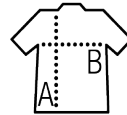

SOL'S PERFECT LSL WOMEN

Quality

PIQUÉ 180
100% combed cotton
1x1 rib collar

Style

Long sleeves
3-button placket
Fitted cut
Tape inside collar

Sizes	S	M	L	XL	XXL	3XL
A/B	63/42	65/45	67/48	68/51	69/54	70/57

PACKING

5

50

Carton size
weight :

50 x 35 x 30 cm
11 kg

FEATURES

DEKO-TEX®
STANDARD 100
by OEKO-TEX®

SOL'S PERFECT LSL MEN
02087

Charcoal
melange