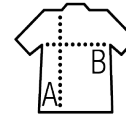

## Style

FEMININE  
 Short sleeves  
 Fitted cut  
 Tone on tone 4 button placket  
 Straight hem with side slits  
 Cut and sewn

Sizes	S	M	L	XL	XXL	3XL*
A/B	61/43	63/46	65/49	67/52	69/55	71/58