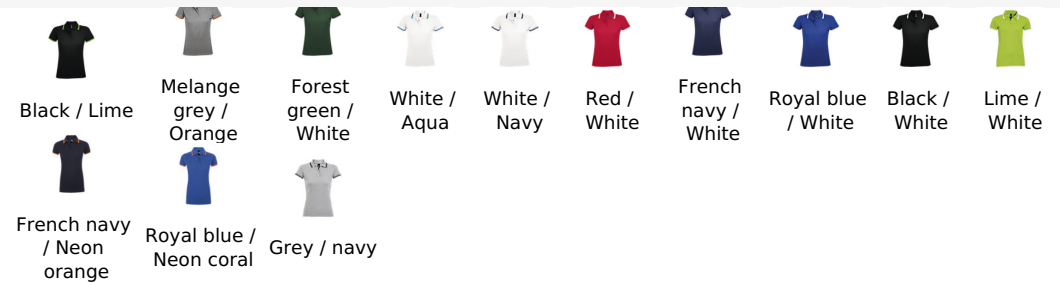

SOL'S PASADENA WOMEN

Quality

PIQUÉ 200
 100% Ringspun cotton
 Rib 1x1 collar and cuffs
 Reinforcing tape on neck

Style

CLASSIC & ELEGANT

Short sleeves
 Contrasting stripes on collar and cuffs
 Tone on tone 3 button placket
 Fitted cut
 Cut and sewn
 Side slits
 Spare button on the inside seam

Sizes	S	M	L	XL	XXL
A/B	63/42	65/45	67/48	69/51	71/54

PACKING

5

50

Carton size
 weight :

60 x 39 x 30 cm
 9,3 kg

FEATURES

SOL'S PASADENA MEN
 00577