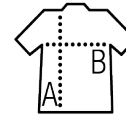

SOL'S PASADENA WOMEN

Quality

PIQUÉ 200
 100% Ringspun cotton
 Rib 1x1 collar and cuffs
 Reinforcing tape on neck

Style

CLASSIC & ELEGANT

Short sleeves
 Contrasting stripes on collar and cuffs
 Tone on tone 3 button placket
 Fitted cut
 Cut and sewn
 Side slits
 Spare button on the inside seam

Sizes	S	M	L	XL	XXL
A/B	63/42	65/45	67/48	69/51	71/54

PACKING

5

50

Carton size
 weight :

60 x 39 x 30 cm
 9,3 kg

FEATURES

SOL'S PASADENA MEN
 00577