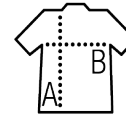

SOL'S NEW SUPREME

Quality

BRUSHED FLEECE 280 - UNISEX
 50% Ringspun cotton - 50% polyester
 Reinforcing tape on collar
 Elastane rib cuffs, collar and hem

Style

CLASSIC
 Set in sleeves

Sizes	XS	S	M	L	XL	XXL	3XL	4XL*
A/B	67/48	68/51	69/54	70/57	71/60	72/63	73/66	74/69

PACKING

5

25

Carton size : 58 x 38 x 42 cm
 weight : 10,8 kg

FEATURES

SOL'S NEW SUPREME KIDS
 13249

page