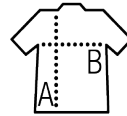

## Style

FEMININE & FASHION

Racer back tank top  
Curved hem  
Cut and sewn

Sizes	XS	S	M	L	XL
A/B	69/39	70/41	71/43	72/45	73/47