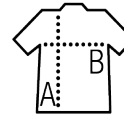

## Style

FEMININE  
Reinforcing tape on neck  
Jersey neckline  
Short sleeves  
Fitted cut  
Cut and sewn

Sizes	S	M	L	XL	XXL
A/B	58/40	60/43	62/46	64/49	66/52