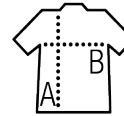

SOL'S MILO WOMEN

Quality

JERSEY 155
100% organically grown cotton
With an enzyme treatment

Style

Ribbed round neck
Cut and sewn
Fitted cut
Short sleeves
Tape inside collar

| Sizes | S | M | L | XL | XXL |
|-------|-------|-------|-------|-------|-------|
| A/B | 64/41 | 66/44 | 68/47 | 70/50 | 72/53 |

PACKING

10

50

Carton size
weight :

52 x 32 x 20 cm
7 kg

FEATURES

Charcoal
melange

White