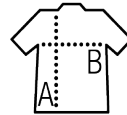

## Quality

JERSEY 190  
95% semi-combed ringspun cotton - 5%  
elastane  
Taped neck  
Elastane ribbed collar

## Style

Round neck  
Cut and sewn  
Stretch

Sizes	S	M	L	XL	XXL
A/B	64/40	66/43	68/46	70/49	72/52