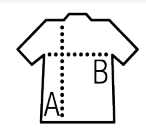

SOL'S MILLENIUM MEN

Quality

JERSEY 190
 95% semi-combed ringspun cotton - 5% elastane
 Taped neck
 Elastane ribbed collar

Style

Round neck
 Cut and sewn
 Stretch

Sizes	S	M	L	XL	XXL	3XL
A/B	70,5/47	72/50	73,5/53	75/56	76,5/59	78/62

PACKING

10 **50** Carton size weight : 58 x 40 x 27 cm 11,2 kg

FEATURES

White

Red

Royal blue

Deep black

French navy