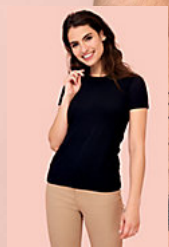

SOL'S MILLENIUM WOMEN
02946

page