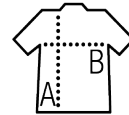

SOL'S MILKY

Quality

JERSEY 150
100% semi-combed Ringspun cotton
Reinforcing tape on neck
Elastane rib collar

Style

FEMININE
Raglan sleeves
Cut and sewn

Sizes	S	M	L	XL	XXL
A/B	58/41	60/44	62/47	64/50	66/53

PACKING

10

50

Carton size
weight :

45 x 32 x 18 cm
6,3 kg

FEATURES

White /
Navy

White /
Royal blue

Black /
Red