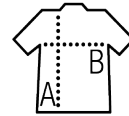

SOL'S MILES MEN

Quality

JERSEY 150
100% combed Ringspun cotton

Style

TRENDY
Short sleeves
Fitted cut
Cut and sewn
Chambray taped neck

Sizes	S	M	L	XL	XXL	3XL
A/B	70/49	72/51	74/53	76/55	78/57	78/59

PACKING

10

50

Carton size
weight :

54 x 38 x 18 cm
8 kg

FEATURES

White / Navy

White / Red

SOL'S MILES KIDS
01400

page