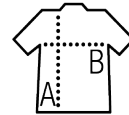

SOL'S MELBA

Quality

SHEER JERSEY 115
100% combed Ringspun cotton
Reinforcing tape on neck

Style

TRENDY
Round neck
Seamless armholes
Turned-up cuffs
Cut and sewn

| Sizes | S | M | L |
|-------|-------|-------|-------|
| A/B | 62/45 | 67/49 | 72/53 |

PACKING

10

50

Carton size
weight :

48 x 33 x 19 cm
6 kg

FEATURES

White

Coral