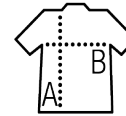

SOL'S MATELOT LSL WOMEN

Quality

JERSEY 160
100% combed ringspun cotton
Enzyme treatment for a soft feel

Style

Round neck
Cut and sewn
Placed stripes

Sizes	S	M	L	XL	XXL
A/B	64/43	66/46	68/49	70/52	72/55

PACKING

10

50

Carton size
weight :

47 x 36 x 30 cm
10 kg

FEATURES

White / Navy

French navy / White

SOL'S MATELOT LSL KIDS
03101