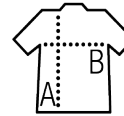

SOL'S MARINE WOMEN

Quality

JERSEY 150
100% combed ringspun cotton

Style

TRENDY
Round neck
Cut and sewn
Chambray details inside neck

Sizes	XS	S	M	L	XL	XXL
A/B	60/40	62/42	64/44	66/46	68/48	70/50

PACKING

10

50

Carton size
weight :

49 x 35 x 22 cm
7,8 kg

FEATURES

White / Navy

White / Red

SOL'S MARINE MEN
01402

page