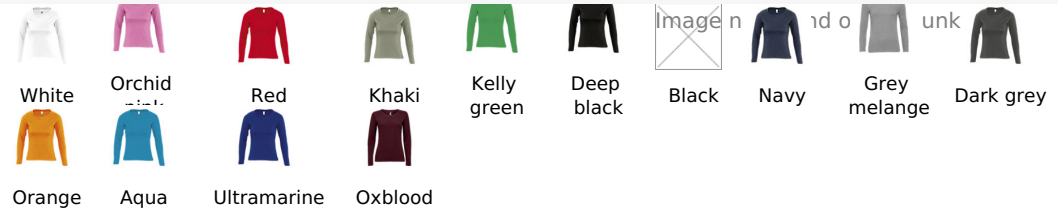

FEATURES

SOL'S MONARCH
11420

page