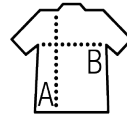

## Style

Round neck  
Cut and sewn  
Long cut  
Curved back hem  
Taped neck

Sizes	XS	S	M	L	XL	XXL
A/B	75/47	77/50	79/53	81/56	83/59	85/62