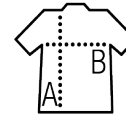

SOL'S MAGMA MEN

Quality

JERSEY 160
100% polyester with cotton feel
Ribbed collar with elastane

Style

Short sleeves without armholes
Cut and sewn

Sizes	S	M	L	XL	XXL	3XL
A/B	71,2/50	72/53	72,7/56	73,5/59	74,2/62	75/65

PACKING

10

50

Carton size
weight :

60 x 40 x 25 cm
8,6 kg

FEATURES

White

SOL'S MAGMA WOMEN
01705