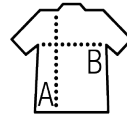

SOL'S JANE

Quality

JERSEY 150
100% semi-combed Ringspun cotton
Rib binding

Style

FEMININE
Cut and sewn

Sizes	S	M	L	XL
A/B	66/37	68/40	70/43	72/46

PACKING

10

50

Carton size
weight :

45 x 36 x 16 cm
5,5 kg

FEATURES

White

Red

Atoll blue

Royal blue