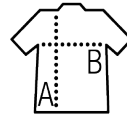

SOL'S JADE

Quality

JERSEY 130
100% polyester - Cotton feel

Style

Lightweight tank top
Cut and sewn
Racerback
Rounded hem
Suitable for dye sublimation

Sizes	0	1	2
	XS/S	M/L	XL/XXL
A/B	65/38	67/44	69/50

PACKING

10

50

Carton size
weight :

51 x 44 x 20 cm
6 kg

FEATURES

White

Black

Neon coral