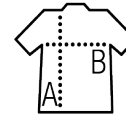

SOL'S Imperial WOMEN

Quality

JERSEY 190
 100% semi-combed Ringspun cotton
 Reinforcing tape on neck
 Rib collar

Style

CLASSIC
 Short sleeves
 Cut and sewn

Sizes	S	M	L	XL	XXL	3XL*
A/B	61/41	63/44	65/47	67/50	69/53	71/56

PACKING

10

100

Carton size
 weight :

46 x 33 x 35 cm
 13,7 kg

FEATURES

SOL'S Imperial
 11500

page