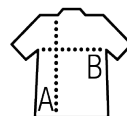

SOL'S Imperial V MEN

Quality

JERSEY 190
100% semi-combed ringspun cotton
Taped neck
Ribbed collar

Style

V-neck
Short sleeves
Tubular cut

Sizes	S	M	L	XL	XXL	3XL
A/B	70/48	72/51	74/54	76/57	78/60	80/63

PACKING

10

100

Carton size
weight :

57 x 38 x 32 cm
16,4 kg

FEATURES

White

Red

Royal blue