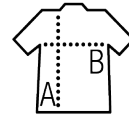

Sizes	4 years	6 years	8 years	10 years	12 years
A/B	40/31	44/33	48/35	53/38	59/42

PACKING

5

50

Carton size
weight :

39 x 26 x 25 cm
7,1 kg