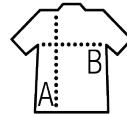

SOL'S Imperial FIT

Quality

JERSEY 190
100% semi-combed Ringspun cotton

Style

MODERN

Reinforcing tape on neck
Elastane rib collar round collar
Short sleeves
Cut and sewn
Fitted cut

Sizes	S	M	L	XL	XXL
A/B	70/48	72/51	74/54	76/57	78/61

PACKING

10

100

Carton size
weight :

60 x 39 x 35 cm
18,6 kg

FEATURES

Charcoal
melange

White