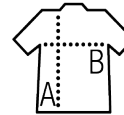

SOL'S FUNKY

Quality

JERSEY 150
100% semi-combed Ringspun cotton
Reinforcing tape on neck
Elastane rib collar

Style

SPORTIVO
Raglan sleeves
Tubular

Sizes	S	M	L	XL	XXL	3XL
A/B	64/47	67/50	70/53	73/56	76/59	79/62

PACKING

10

100

Carton size
weight :

54 x 36 x 32 cm
14,2 kg

FEATURES

OEKO-TEX®
STANDARD 100
by Hohenstein

White

Grey
melange /
Burgundy

White /
Navy

White /
black

White /
Royal blue

Black /
Red

White /
Atoll blue

Black / Grey
melange

White /
Orange

White /
Red

Grey
melange /
Royal blue

Gold /
Kelly
Green

page