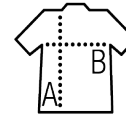

SOL'S CRUSADER TT

UNISEX TANK TOP

Quality

100% organic cotton - in conversion

Style

Cut and sewn
Trims at the neckline
Comfortable cut

Sizes	XS	S	M	L	XL	XXL	3XL
A/B	66/44	68/47	70/50	72/53	74/56	76/59	78/62

PACKING

50 Carton size 51 x 36 x 15 cm
weight : 6,5 kg

FEATURES

White

Deep black

French navy

Grey melange

Artic Blue