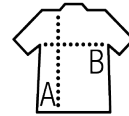

SOL'S CAMO WOMEN

Quality

JERSEY 150
100% Ringspun semi-combed cotton

Style

FASHION
Short sleeves
Cut and sewn

Sizes	S	M	L	XL	XXL
A/B	63/41	65/44	67/47	69/50	71/53

PACKING

10

50

Carton size
weight :

49 x 52 x 22 cm
5 kg

FEATURES

Camo

Blue Camo

Grey Camo

page