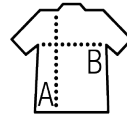

SOL'S BOXY WOMEN

Quality

Jersey 180
100% combed organic cotton - In conversion

Style

Round neck
Neck tape
Cut and sewn
Drop sleeves

Sizes	XS	S	M	L	XL
A/B	59/53	61/56	63/59	65/62	67/65

PACKING

50

50

Carton size
weight :

62 x 34 x 22 cm
10,4 kg

FEATURES

White

Deep black

French navy

Lilak